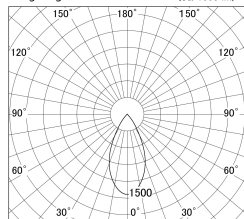

■ Lighting Distribution Curve (cd/1000 lm)