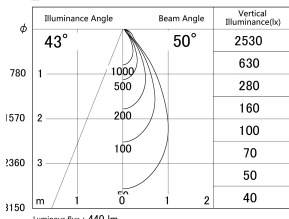

Item no. DD161-0545WW9040-TL

Series Name: AMMA Φ80 series Lens type adjustable Antiglare (DD161-AG)

■ Lighting Distribution Curve (cd/1000 lm)

Installation	Recessed mount
Type	High-efficiency antiglare type adjustable downlight
Fixture wattage	5W
Beam angle	50deg
Color Temp.	4000K
CRI	Ra>90
Luminous	440 lm
Body	Die-castaluminumalloy
Body finish	N/A
Trim finish	White
Reflector finish	White
IP Rate	IP20
Light source	COB module
Input Voltage	AC220~240V
Dimming Type	Non-Dimmable
Certificate	CE,CCC
Cut Hole	80mm