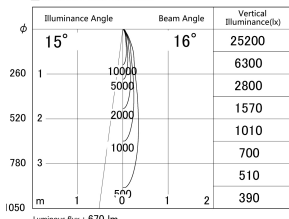

Item no. DD161-0815WW9040-TL

Series Name: AMMA Φ80 series Lens type adjustable Antiglare (DD161-AG)

■ Lighting Distribution Curve (cd/1000 lm)

Installation	Recessed mount
Type	High-efficiency antiglare type adjustable downlight
Fixture wattage	7.5W
Beam angle	16deg
Color Temp.	4000K
CRI	Ra>90
Luminous	671 lm
Body	Die-castaluminumalloy
Body finish	N/A
Trim finish	White
Reflector finish	White
IP Rate	IP20
Light source	COB module
Input Voltage	AC220~240V
Dimming Type	Non-Dimmable
Certificate	CE,CCC
Cut Hole	80mm