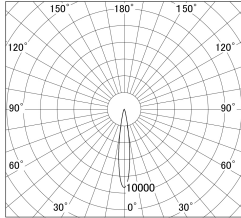

■ Lighting Distribution Curve (cd/1000 lm)