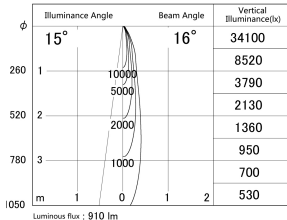

Item no. DD161-1015WW9040-TL

Series Name: AMMA Φ80 series Lens type adjustable Antiglare (DD161-AG)

■ Lighting Distribution Curve (cd/1000 lm)

Installation	Recessed mount
Type	High-efficiency antiglare type adjustable downlight
Fixture wattage	10.5W
Beam angle	16deg
Color Temp.	4000K
CRI	Ra>90
Luminous	908 lm
Body	Die-castaluminumalloy
Body finish	N/A
Trim finish	White
Reflector finish	White
IP Rate	IP20
Light source	COB module
Input Voltage	AC220~240V
Dimming Type	Non-Dimmable
Certificate	CE,CCC
Cut Hole	80mm