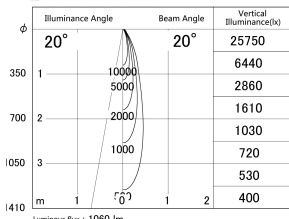

Item no. DD161-1020WW9040-TL

Series Name: AMMA Φ80 series Lens type adjustable Antiglare (DD161-AG)

■ Lighting Distribution Curve (cd/1000 lm)

Installation	Recessed mount
Type	High-efficiency antiglare type adjustable downlight
Fixture wattage	10.5W
Beam angle	20deg
Color Temp.	4000K
CRI	Ra>90
Luminous	1060 lm
Body	Die-castaluminumalloy
Body finish	N/A
Trim finish	White
Reflector finish	White
IP Rate	IP20
Light source	COB module
Input Voltage	AC220~240V
Dimming Type	Non-Dimmable
Certificate	CE,CCC
Cut Hole	80mm