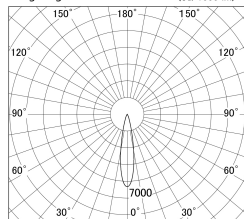

■ Lighting Distribution Curve (cd/1000 lm)