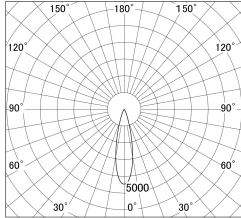

■ Lighting Distribution Curve (cd/1000 lm)