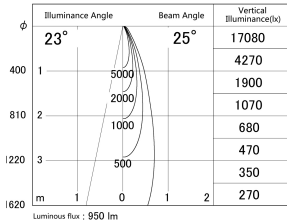

Item no. DD161-1025WW9040-TL

Series Name: AMMA Φ80 series Lens type adjustable Antiglare (DD161-AG)

■ Lighting Distribution Curve (cd/1000 lm)

Installation	Recessed mount
Type	High-efficiency antiglare type adjustable downlight
Fixture wattage	10.5W
Beam angle	25deg
Color Temp.	4000K
CRI	Ra>90
Luminous	951 lm
Body	Die-castaluminumalloy
Body finish	N/A
Trim finish	White
Reflector finish	White
IP Rate	IP20
Light source	COB module
Input Voltage	AC220~240V
Dimming Type	Non-Dimmable
Certificate	CE,CCC
Cut Hole	80mm