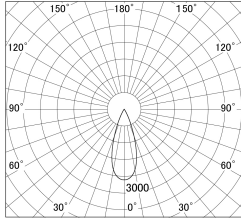

■ Lighting Distribution Curve (cd/1000 lm)