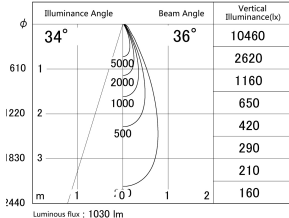

Item no. DD161-1035WW9040-TL

Series Name: AMMA Φ80 series Lens type adjustable Antiglare (DD161-AG)

■ Lighting Distribution Curve (cd/1000 lm)

Installation	Recessed mount
Type	High-efficiency antiglare type adjustable downlight
Fixture wattage	10.5W
Beam angle	36deg
Color Temp.	4000K
CRI	Ra>90
Luminous	1030 lm
Body	Die-castaluminumalloy
Body finish	N/A
Trim finish	White
Reflector finish	White
IP Rate	IP20
Light source	COB module
Input Voltage	AC220~240V
Dimming Type	Non-Dimmable
Certificate	CE,CCC
Cut Hole	80mm