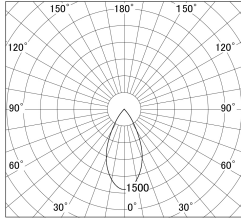

■ Lighting Distribution Curve (cd/1000 lm)