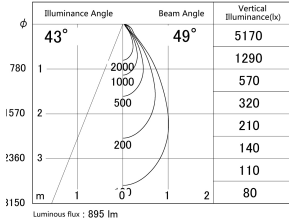

Item no. DD161-1045WW9040-TL

Series Name: AMMA Φ80 series Lens type adjustable Antiglare (DD161-AG)

■ Lighting Distribution Curve (cd/1000 lm)

Installation	Recessed mount
Type	High-efficiency antiglare type adjustable downlight
Fixture wattage	10.5W
Beam angle	49deg
Color Temp.	4000K
CRI	Ra>90
Luminous	895 lm
Body	Die-castaluminumalloy
Body finish	N/A
Trim finish	White
Reflector finish	White
IP Rate	IP20
Light source	COB module
Input Voltage	AC220~240V
Dimming Type	Non-Dimmable
Certificate	CE,CCC
Cut Hole	80mm