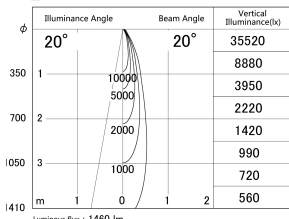

Item no. DD161-1520WW9040-TL

Series Name: AMMA Φ80 series Lens type adjustable Antiglare (DD161-AG)

■ Lighting Distribution Curve (cd/1000 lm)

Installation	Recessed mount
Type	High-efficiency antiglare type adjustable downlight
Fixture wattage	14W
Beam angle	20deg
Color Temp.	4000K
CRI	Ra>90
Luminous	1462 lm
Body	Die-castaluminumalloy
Body finish	N/A
Trim finish	White
Reflector finish	White
IP Rate	IP20
Light source	COB module
Input Voltage	AC220~240V
Dimming Type	Non-Dimmable
Certificate	CE,CCC
Cut Hole	80mm