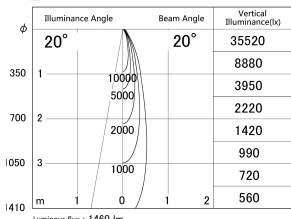

Item no. DD161-1520WW9040-TL

Series Name: AMMA Φ80 series Lens type adjustable Antiglare (DD161-AG)

■ Lighting Distribution Curve (cd/1000 lm)

Installation	Recessed mount
Type	High-efficiency antiglare type adjustable downlight
Fixture wattage	14W
Beam angle	20deg
Color Temp.	4000K
CRI	Ra>90
Luminous	1462 lm
Body	Die-castaluminumalloy
Body finish	N/A
Trim finish	White
Reflector finish	White
IP Rate	IP20
Light source	COB module
Input Voltage	AC220~240V
Dimming Type	Non-Dimmable
Certificate	CE,CCC
Cut Hole	80mm