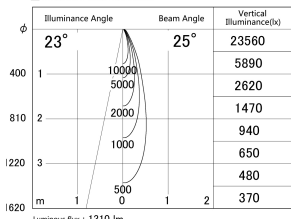

Item no. DD161-1525WW9040-TL

Series Name: AMMA Φ80 series Lens type adjustable Antiglare (DD161-AG)

■ Lighting Distribution Curve (cd/1000 lm)

Installation	Recessed mount
Type	High-efficiency antiglare type adjustable downlight
Fixture wattage	14W
Beam angle	25deg
Color Temp.	4000K
CRI	Ra>90
Luminous	1312 lm
Body	Die-castaluminumalloy
Body finish	N/A
Trim finish	White
Reflector finish	White
IP Rate	IP20
Light source	COB module
Input Voltage	AC220~240V
Dimming Type	Non-Dimmable
Certificate	CE,CCC
Cut Hole	80mm