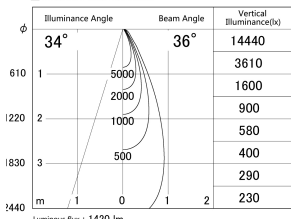

Item no. DD161-1535WW9040-TL

Series Name: AMMA Φ80 series Lens type adjustable Antiglare (DD161-AG)

■ Lighting Distribution Curve (cd/1000 lm)

Installation	Recessed mount
Type	High-efficiency antiglare type adjustable downlight
Fixture wattage	14W
Beam angle	36deg
Color Temp.	4000K
CRI	Ra>90
Luminous	1421 lm
Body	Die-castaluminumalloy
Body finish	N/A
Trim finish	White
Reflector finish	White
IP Rate	IP20
Light source	COB module
Input Voltage	AC220~240V
Dimming Type	Non-Dimmable
Certificate	CE,CCC
Cut Hole	80mm