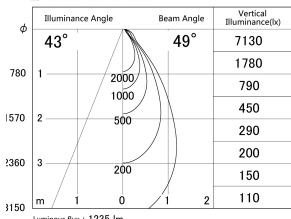

Item no. DD161-1545WW9040-TL

Series Name: AMMA Φ80 series Lens type adjustable Antiglare (DD161-AG)

■ Lighting Distribution Curve (cd/1000 lm)

Installation	Recessed mount
Type	High-efficiency antiglare type adjustable downlight
Fixture wattage	14W
Beam angle	49deg
Color Temp.	4000K
CRI	Ra>90
Luminous	1235 lm
Body	Die-castaluminumalloy
Body finish	N/A
Trim finish	White
Reflector finish	White
IP Rate	IP20
Light source	COB module
Input Voltage	AC220~240V
Dimming Type	Non-Dimmable
Certificate	CE,CCC
Cut Hole	80mm