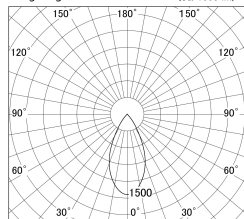

■ Lighting Distribution Curve (cd/1000 lm)