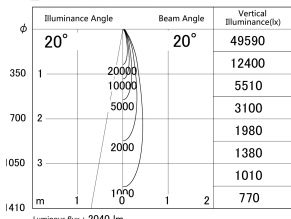

Item no. DD161-2020WW9040-TL

Series Name: AMMA Φ80 series Lens type adjustable Antiglare (DD161-AG)

■ Lighting Distribution Curve (cd/1000 lm)

Installation	Recessed mount
Type	High-efficiency antiglare type adjustable downlight
Fixture wattage	21W
Beam angle	20deg
Color Temp.	4000K
CRI	Ra>90
Luminous	2041 lm
Body	Die-castaluminumalloy
Body finish	N/A
Trim finish	White
Reflector finish	White
IP Rate	IP20
Light source	COB module
Input Voltage	AC220~240V
Dimming Type	Non-Dimmable
Certificate	CE,CCC
Cut Hole	80mm