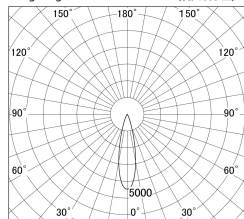

■ Lighting Distribution Curve (cd/1000 lm)