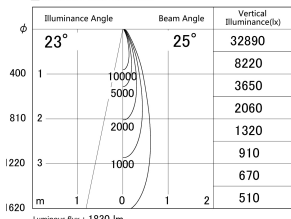

Item no. DD161-2025WW9040-TL

Series Name: AMMA Φ80 series Lens type adjustable Antiglare (DD161-AG)

■ Lighting Distribution Curve (cd/1000 lm)

Installation	Recessed mount
Type	High-efficiency antiglare type adjustable downlight
Fixture wattage	21W
Beam angle	25deg
Color Temp.	4000K
CRI	Ra>90
Luminous	1831 lm
Body	Die-castaluminumalloy
Body finish	N/A
Trim finish	White
Reflector finish	White
IP Rate	IP20
Light source	COB module
Input Voltage	AC220~240V
Dimming Type	Non-Dimmable
Certificate	CE,CCC
Cut Hole	80mm