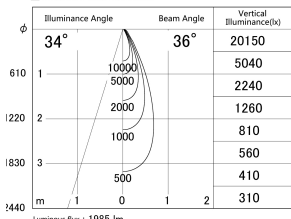

Item no. DD161-2035WW9040-TL

Series Name: AMMA Φ80 series Lens type adjustable Antiglare (DD161-AG)

■ Lighting Distribution Curve (cd/1000 lm)

Installation	Recessed mount
Type	High-efficiency antiglare type adjustable downlight
Fixture wattage	21W
Beam angle	36deg
Color Temp.	4000K
CRI	Ra>90
Luminous	1983 lm
Body	Die-castaluminumalloy
Body finish	N/A
Trim finish	White
Reflector finish	White
IP Rate	IP20
Light source	COB module
Input Voltage	AC220~240V
Dimming Type	Non-Dimmable
Certificate	CE,CCC
Cut Hole	80mm