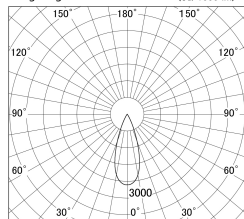

■ Lighting Distribution Curve (cd/1000 lm)