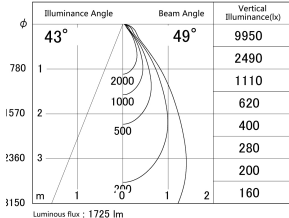

Item no. DD161-2045WW9040-TL

Series Name: AMMA Φ80 series Lens type adjustable Antiglare (DD161-AG)

■ Lighting Distribution Curve (cd/1000 lm)

Installation	Recessed mount
Type	High-efficiency antiglare type adjustable downlight
Fixture wattage	21W
Beam angle	49deg
Color Temp.	4000K
CRI	Ra>90
Luminous	1724 lm
Body	Die-castaluminumalloy
Body finish	N/A
Trim finish	White
Reflector finish	White
IP Rate	IP20
Light source	COB module
Input Voltage	AC220~240V
Dimming Type	Non-Dimmable
Certificate	CE,CCC
Cut Hole	80mm