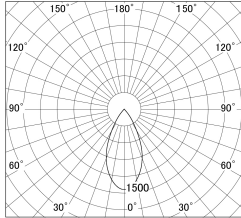

■ Lighting Distribution Curve (cd/1000 lm)