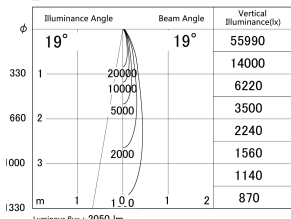

Item no. DD161-2520WW9040-TL

Series Name: AMMA Φ 80 series Lens type adjustable Antiglare (DD161-AG)

■ Lighting Distribution Curve (cd/1000 lm)

Installation	Recessed mount
Type	High-efficiency antiglare type adjustable downlight
Fixture wattage	24W
Beam angle	19deg
Color Temp.	4000K
CRI	Ra>90
Luminous	2050 lm
Body	Die-castaluminumalloy
Body finish	N/A
Trim finish	White
Reflector finish	White
IP Rate	IP20
Light source	COB module
Input Voltage	AC220~240V
Dimming Type	Non-Dimmable
Certificate	CE,CCC
Cut Hole	80mm