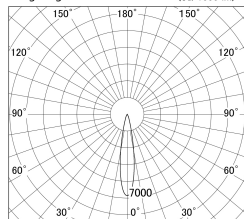

■ Lighting Distribution Curve (cd/1000 lm)