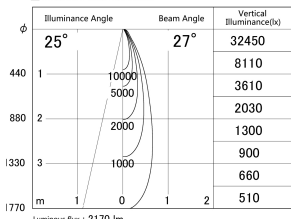

Item no. DD161-2525WW9040-TL

Series Name: AMMA Φ 80 series Lens type adjustable Antiglare (DD161-AG)

■ Lighting Distribution Curve (cd/1000 lm)

Installation	Recessed mount
Type	High-efficiency antiglare type adjustable downlight
Fixture wattage	24W
Beam angle	27deg
Color Temp.	4000K
CRI	Ra>90
Luminous	2172 lm
Body	Die-castaluminumalloy
Body finish	N/A
Trim finish	White
Reflector finish	White
IP Rate	IP20
Light source	COB module
Input Voltage	AC220~240V
Dimming Type	Non-Dimmable
Certificate	CE,CCC
Cut Hole	80mm