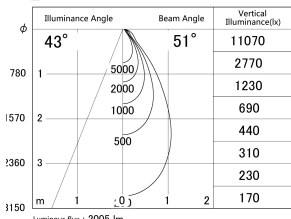

Item no. DD161-2545WW9040-TL

Series Name: AMMA Φ80 series Lens type adjustable Antiglare (DD161-AG)

■ Lighting Distribution Curve (cd/1000 lm)

Installation	Recessed mount
Type	High-efficiency antiglare type adjustable downlight
Fixture wattage	24W
Beam angle	51deg
Color Temp.	4000K
CRI	Ra>90
Luminous	2006 lm
Body	Die-castaluminumalloy
Body finish	N/A
Trim finish	White
Reflector finish	White
IP Rate	IP20
Light source	COB module
Input Voltage	AC220~240V
Dimming Type	Non-Dimmable
Certificate	CE,CCC
Cut Hole	80mm