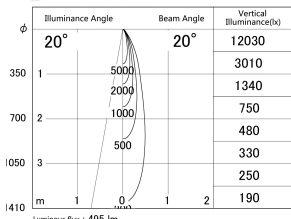

Item no. DD161-0520BB9027-TL

Series Name: AMMA Φ80 series Lens type adjustable Antiglare (DD161-AG)

■ Lighting Distribution Curve (cd/1000 lm)

Installation	Recessed mount
Type	High-efficiency antiglare type adjustable downlight
Fixture wattage	5W
Beam angle	20deg
Color Temp.	2700K
CRI	Ra>90
Luminous	493 lm
Body	Die-castaluminumalloy
Body finish	N/A
Trim finish	Black
Reflector finish	Black
IP Rate	IP20
Light source	COB module
Input Voltage	AC220~240V
Dimming Type	Non-Dimmable
Certificate	CE,CCC
Cut Hole	80mm