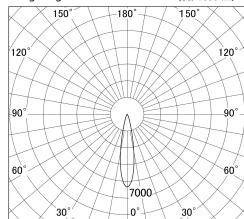

■ Lighting Distribution Curve (cd/1000 lm)