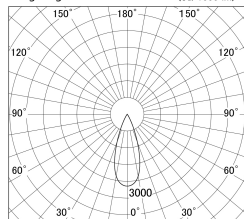

■ Lighting Distribution Curve (cd/1000 lm)