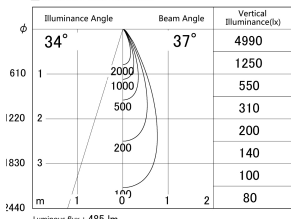

Item no. DD161-0535BB9027-TL

Series Name: AMMA Φ80 series Lens type adjustable Antiglare (DD161-AG)

■ Lighting Distribution Curve (cd/1000 lm)

Installation	Recessed mount
Type	High-efficiency antiglare type adjustable downlight
Fixture wattage	5W
Beam angle	36deg
Color Temp.	2700K
CRI	Ra>90
Luminous	483 lm
Body	Die-castaluminumalloy
Body finish	N/A
Trim finish	Black
Reflector finish	Black
IP Rate	IP20
Light source	COB module
Input Voltage	AC220~240V
Dimming Type	Non-Dimmable
Certificate	CE,CCC
Cut Hole	80mm