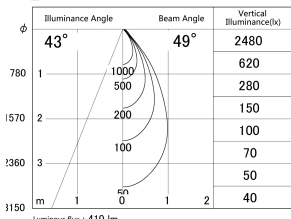

Item no. DD161-0545BB9027-TL

Series Name: AMMA Φ80 series Lens type adjustable Antiglare (DD161-AG)

■ Lighting Distribution Curve (cd/1000 lm)

Installation	Recessed mount
Type	High-efficiency antiglare type adjustable downlight
Fixture wattage	5W
Beam angle	50deg
Color Temp.	2700K
CRI	Ra>90
Luminous	410 lm
Body	Die-castaluminumalloy
Body finish	N/A
Trim finish	Black
Reflector finish	Black
IP Rate	IP20
Light source	COB module
Input Voltage	AC220~240V
Dimming Type	Non-Dimmable
Certificate	CE,CCC
Cut Hole	80mm