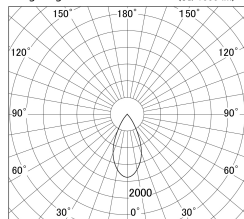

■ Lighting Distribution Curve (cd/1000 lm)