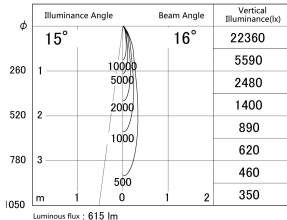

Item no. DD161-0815BB9027-TL

Series Name: AMMA Φ80 series Lens type adjustable Antiglare (DD161-AG)

■ Lighting Distribution Curve (cd/1000 lm)

Installation	Recessed mount
Type	High-efficiency antiglare type adjustable downlight
Fixture wattage	7.5W
Beam angle	16deg
Color Temp.	2700K
CRI	Ra>90
Luminous	614 lm
Body	Die-castaluminumalloy
Body finish	N/A
Trim finish	Black
Reflector finish	Black
IP Rate	IP20
Light source	COB module
Input Voltage	AC220~240V
Dimming Type	Non-Dimmable
Certificate	CE,CCC
Cut Hole	80mm