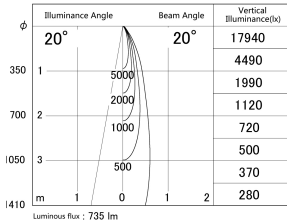

Item no. DD161-0820BB9027-TL

Series Name: AMMA Φ80 series Lens type adjustable Antiglare (DD161-AG)

■ Lighting Distribution Curve (cd/1000 lm)

Installation	Recessed mount
Type	High-efficiency antiglare type adjustable downlight
Fixture wattage	7.5W
Beam angle	20deg
Color Temp.	2700K
CRI	Ra>90
Luminous	735 lm
Body	Die-castaluminumalloy
Body finish	N/A
Trim finish	Black
Reflector finish	Black
IP Rate	IP20
Light source	COB module
Input Voltage	AC220~240V
Dimming Type	Non-Dimmable
Certificate	CE,CCC
Cut Hole	80mm