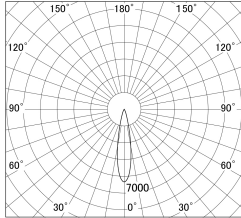

■ Lighting Distribution Curve (cd/1000 lm)