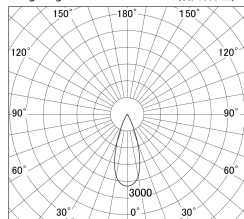

■ Lighting Distribution Curve (cd/1000 lm)