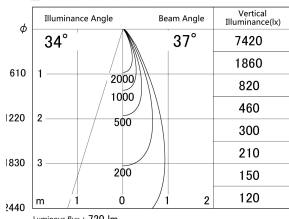

Item no. DD161-0835BB9027-TL

Series Name: AMMA Φ80 series Lens type adjustable Antiglare (DD161-AG)

■ Lighting Distribution Curve (cd/1000 lm)

Installation	Recessed mount
Type	High-efficiency antiglare type adjustable downlight
Fixture wattage	7.5W
Beam angle	36deg
Color Temp.	2700K
CRI	Ra>90
Luminous	719 lm
Body	Die-castaluminumalloy
Body finish	N/A
Trim finish	Black
Reflector finish	Black
IP Rate	IP20
Light source	COB module
Input Voltage	AC220~240V
Dimming Type	Non-Dimmable
Certificate	CE,CCC
Cut Hole	80mm