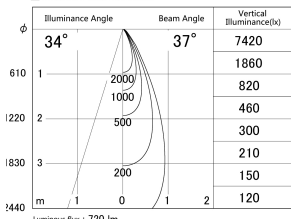

Item no. DD161-0835BB9027-TL

Series Name: AMMA Φ80 series Lens type adjustable Antiglare (DD161-AG)

■ Lighting Distribution Curve (cd/1000 lm)

Installation	Recessed mount
Type	High-efficiency antiglare type adjustable downlight
Fixture wattage	7.5W
Beam angle	36deg
Color Temp.	2700K
CRI	Ra>90
Luminous	719 lm
Body	Die-castaluminumalloy
Body finish	N/A
Trim finish	Black
Reflector finish	Black
IP Rate	IP20
Light source	COB module
Input Voltage	AC220~240V
Dimming Type	Non-Dimmable
Certificate	CE,CCC
Cut Hole	80mm