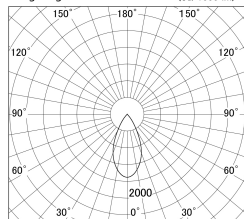

■ Lighting Distribution Curve (cd/1000 lm)