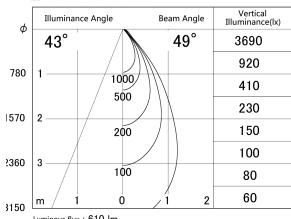

Item no. DD161-0845BB9027-TL

Series Name: AMMA Φ80 series Lens type adjustable Antiglare (DD161-AG)

■ Lighting Distribution Curve (cd/1000 lm)

Installation	Recessed mount
Type	High-efficiency antiglare type adjustable downlight
Fixture wattage	7.5W
Beam angle	50deg
Color Temp.	2700K
CRI	Ra>90
Luminous	611 lm
Body	Die-castaluminumalloy
Body finish	N/A
Trim finish	Black
Reflector finish	Black
IP Rate	IP20
Light source	COB module
Input Voltage	AC220~240V
Dimming Type	Non-Dimmable
Certificate	CE,CCC
Cut Hole	80mm