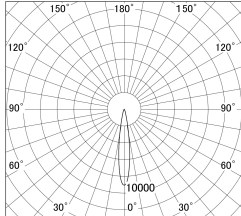

■ Lighting Distribution Curve (cd/1000 lm)