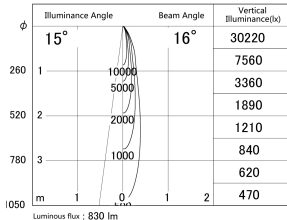

Item no. DD161-1015BB9027-TL

Series Name: AMMA Φ80 series Lens type adjustable Antiglare (DD161-AG)

■ Lighting Distribution Curve (cd/1000 lm)

Installation	Recessed mount
Type	High-efficiency antiglare type adjustable downlight
Fixture wattage	10.5W
Beam angle	16deg
Color Temp.	2700K
CRI	Ra>90
Luminous	830 lm
Body	Die-castaluminumalloy
Body finish	N/A
Trim finish	Black
Reflector finish	Black
IP Rate	IP20
Light source	COB module
Input Voltage	AC220~240V
Dimming Type	Non-Dimmable
Certificate	CE,CCC
Cut Hole	80mm