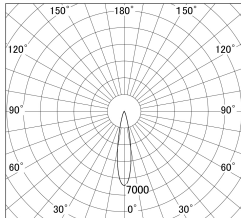

■ Lighting Distribution Curve (cd/1000 lm)