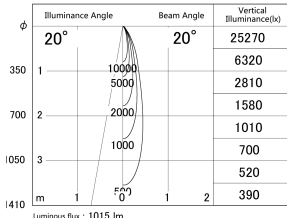

Item no. DD161-1020BB9027-TL

Series Name: AMMA Φ80 series Lens type adjustable Antiglare (DD161-AG)

■ Lighting Distribution Curve (cd/1000 lm)

Installation	Recessed mount
Type	High-efficiency antiglare type adjustable downlight
Fixture wattage	10.5W
Beam angle	20deg
Color Temp.	2700K
CRI	Ra>90
Luminous	1014 lm
Body	Die-castaluminumalloy
Body finish	N/A
Trim finish	Black
Reflector finish	Black
IP Rate	IP20
Light source	COB module
Input Voltage	AC220~240V
Dimming Type	Non-Dimmable
Certificate	CE,CCC
Cut Hole	80mm