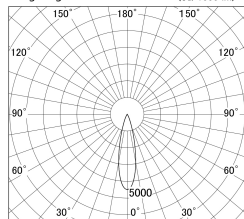

Installation	Recessed mount
Type	High-efficiency antiglare type adjustable downlight
Fixture wattage	10.5W
Beam angle	25deg
Color Temp.	2700K
CRI	Ra>90
Luminous	905 lm
Body	Die-castaluminumalloy
Body finish	N/A
Trim finish	Black
Reflector finish	Black
IP Rate	IP20
Light source	COB module
Input Voltage	AC220~240V
Dimming Type	Non-Dimmable
Certificate	CE,CCC
Cut Hole	80mm

■ Lighting Distribution Curve (cd/1000 lm)