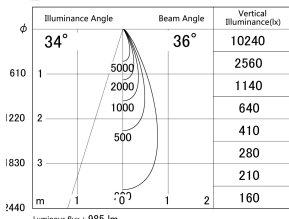

Item no. DD161-1035BB9027-TL

Series Name: AMMA Φ80 series Lens type adjustable Antiglare (DD161-AG)

■ Lighting Distribution Curve (cd/1000 lm)

Installation	Recessed mount
Type	High-efficiency antiglare type adjustable downlight
Fixture wattage	10.5W
Beam angle	36deg
Color Temp.	2700K
CRI	Ra>90
Luminous	984 lm
Body	Die-castaluminumalloy
Body finish	N/A
Trim finish	Black
Reflector finish	Black
IP Rate	IP20
Light source	COB module
Input Voltage	AC220~240V
Dimming Type	Non-Dimmable
Certificate	CE,CCC
Cut Hole	80mm