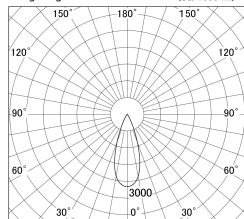

■ Lighting Distribution Curve (cd/1000 lm)