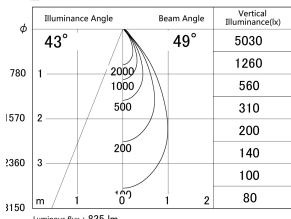

Item no. DD161-1045BB9027-TL

Series Name: AMMA Φ80 series Lens type adjustable Antiglare (DD161-AG)

■ Lighting Distribution Curve (cd/1000 lm)

Installation	Recessed mount
Type	High-efficiency antiglare type adjustable downlight
Fixture wattage	10.5W
Beam angle	49deg
Color Temp.	2700K
CRI	Ra>90
Luminous	833 lm
Body	Die-castaluminumalloy
Body finish	N/A
Trim finish	Black
Reflector finish	Black
IP Rate	IP20
Light source	COB module
Input Voltage	AC220~240V
Dimming Type	Non-Dimmable
Certificate	CE,CCC
Cut Hole	80mm