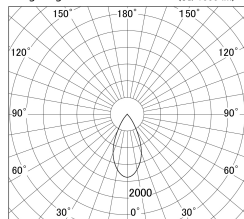

■ Lighting Distribution Curve (cd/1000 lm)