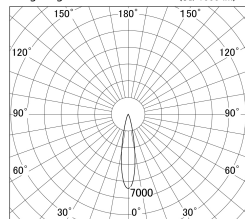

Installation	Recessed mount
Type	High-efficiency antiglare type adjustable downlight
Fixture wattage	14W
Beam angle	20deg
Color Temp.	2700K
CRI	Ra>90
Luminous	1398 lm
Body	Die-castaluminumalloy
Body finish	N/A
Trim finish	Black
Reflector finish	Black
IP Rate	IP20
Light source	COB module
Input Voltage	AC220~240V
Dimming Type	Non-Dimmable
Certificate	CE,CCC
Cut Hole	80mm

■ Lighting Distribution Curve (cd/1000 lm)