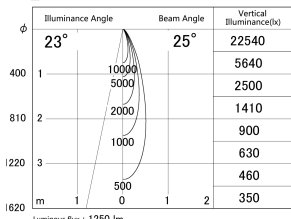

Item no. DD161-1525BB9027-TL

Series Name: AMMA Φ80 series Lens type adjustable Antiglare (DD161-AG)

■ Lighting Distribution Curve (cd/1000 lm)

Installation	Recessed mount
Type	High-efficiency antiglare type adjustable downlight
Fixture wattage	14W
Beam angle	25deg
Color Temp.	2700K
CRI	Ra>90
Luminous	1248 lm
Body	Die-castaluminumalloy
Body finish	N/A
Trim finish	Black
Reflector finish	Black
IP Rate	IP20
Light source	COB module
Input Voltage	AC220~240V
Dimming Type	Non-Dimmable
Certificate	CE,CCC
Cut Hole	80mm