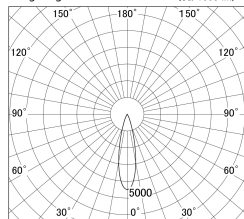

■ Lighting Distribution Curve (cd/1000 lm)