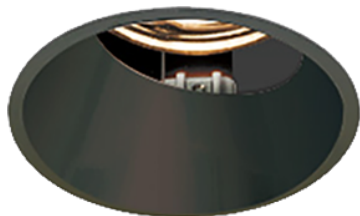

Item no. DD161-1535BB9027-TL

Series Name: AMMA Φ80 series Lens type adjustable Antiglare (DD161-AG)