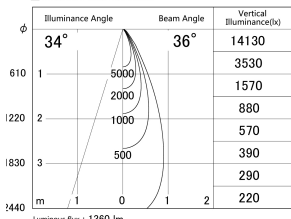

Item no. DD161-1535BB9027-TL

Series Name: AMMA Φ80 series Lens type adjustable Antiglare (DD161-AG)

■ Lighting Distribution Curve (cd/1000 lm)

Installation	Recessed mount
Type	High-efficiency antiglare type adjustable downlight
Fixture wattage	14W
Beam angle	36deg
Color Temp.	2700K
CRI	Ra>90
Luminous	1358 lm
Body	Die-castaluminumalloy
Body finish	N/A
Trim finish	Black
Reflector finish	Black
IP Rate	IP20
Light source	COB module
Input Voltage	AC220~240V
Dimming Type	Non-Dimmable
Certificate	CE,CCC
Cut Hole	80mm