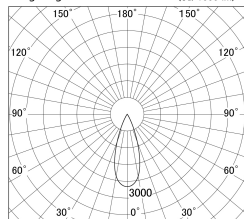

■ Lighting Distribution Curve (cd/1000 lm)