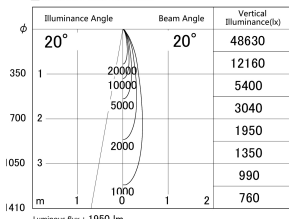

Item no. DD161-2020BB9027-TL

Series Name: AMMA Φ80 series Lens type adjustable Antiglare (DD161-AG)

■ Lighting Distribution Curve (cd/1000 lm)

Installation	Recessed mount
Type	High-efficiency antiglare type adjustable downlight
Fixture wattage	21W
Beam angle	20deg
Color Temp.	2700K
CRI	Ra>90
Luminous	1951 lm
Body	Die-castaluminumalloy
Body finish	N/A
Trim finish	Black
Reflector finish	Black
IP Rate	IP20
Light source	COB module
Input Voltage	AC220~240V
Dimming Type	Non-Dimmable
Certificate	CE,CCC
Cut Hole	80mm