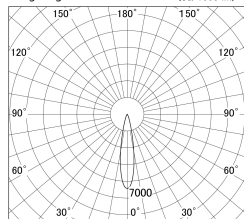

■ Lighting Distribution Curve (cd/1000 lm)