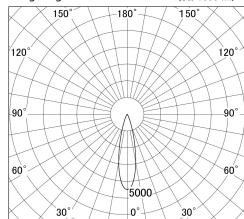

■ Lighting Distribution Curve (cd/1000 lm)