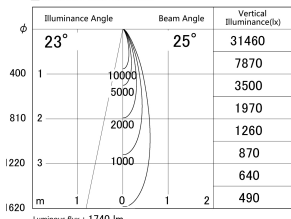

Item no. DD161-2025BB9027-TL

Series Name: AMMA Φ80 series Lens type adjustable Antiglare (DD161-AG)

■ Lighting Distribution Curve (cd/1000 lm)

Installation	Recessed mount
Type	High-efficiency antiglare type adjustable downlight
Fixture wattage	21W
Beam angle	25deg
Color Temp.	2700K
CRI	Ra>90
Luminous	1742 lm
Body	Die-castaluminumalloy
Body finish	N/A
Trim finish	Black
Reflector finish	Black
IP Rate	IP20
Light source	COB module
Input Voltage	AC220~240V
Dimming Type	Non-Dimmable
Certificate	CE,CCC
Cut Hole	80mm