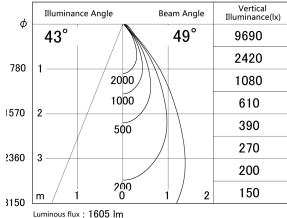

Item no. DD161-2045BB9027-TL

Series Name: AMMA Φ80 series Lens type adjustable Antiglare (DD161-AG)

■ Lighting Distribution Curve (cd/1000 lm)

Installation	Recessed mount
Type	High-efficiency antiglare type adjustable downlight
Fixture wattage	21W
Beam angle	49deg
Color Temp.	2700K
CRI	Ra>90
Luminous	1604 lm
Body	Die-castaluminumalloy
Body finish	N/A
Trim finish	Black
Reflector finish	Black
IP Rate	IP20
Light source	COB module
Input Voltage	AC220~240V
Dimming Type	Non-Dimmable
Certificate	CE,CCC
Cut Hole	80mm