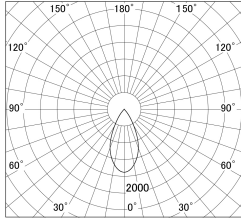

■ Lighting Distribution Curve (cd/1000 lm)