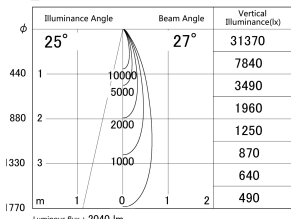

Item no. DD161-2525BB9027-TL

Series Name: AMMA Φ80 series Lens type adjustable Antiglare (DD161-AG)

■ Lighting Distribution Curve (cd/1000 lm)

Installation	Recessed mount
Type	High-efficiency antiglare type adjustable downlight
Fixture wattage	24W
Beam angle	27deg
Color Temp.	2700K
CRI	Ra>90
Luminous	2042 lm
Body	Die-castaluminumalloy
Body finish	N/A
Trim finish	Black
Reflector finish	Black
IP Rate	IP20
Light source	COB module
Input Voltage	AC220~240V
Dimming Type	Non-Dimmable
Certificate	CE,CCC
Cut Hole	80mm