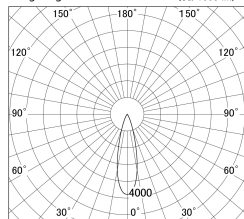

■ Lighting Distribution Curve (cd/1000 lm)