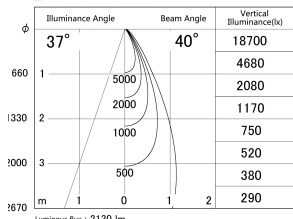

Item no. DD161-2540BB9027-TL

Series Name: AMMA Φ80 series Lens type adjustable Antiglare (DD161-AG)

■ Lighting Distribution Curve (cd/1000 lm)

Installation	Recessed mount
Type	High-efficiency antiglare type adjustable downlight
Fixture wattage	24W
Beam angle	40deg
Color Temp.	2700K
CRI	Ra>90
Luminous	2130 lm
Body	Die-castaluminumalloy
Body finish	N/A
Trim finish	Black
Reflector finish	Black
IP Rate	IP20
Light source	COB module
Input Voltage	AC220~240V
Dimming Type	Non-Dimmable
Certificate	CE,CCC
Cut Hole	80mm