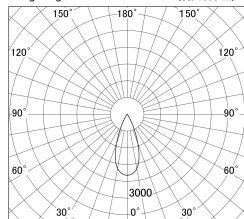

■ Lighting Distribution Curve (cd/1000 lm)