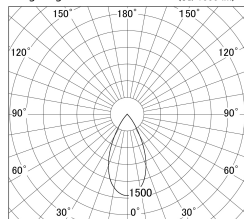

■ Lighting Distribution Curve (cd/1000 lm)