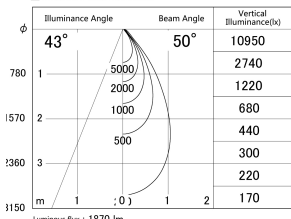

Item no. DD161-2545BB9027-TL

Series Name: AMMA Φ80 series Lens type adjustable Antiglare (DD161-AG)

■ Lighting Distribution Curve (cd/1000 lm)

Installation	Recessed mount
Type	High-efficiency antiglare type adjustable downlight
Fixture wattage	24W
Beam angle	51deg
Color Temp.	2700K
CRI	Ra>90
Luminous	1871 lm
Body	Die-castaluminumalloy
Body finish	N/A
Trim finish	Black
Reflector finish	Black
IP Rate	IP20
Light source	COB module
Input Voltage	AC220~240V
Dimming Type	Non-Dimmable
Certificate	CE,CCC
Cut Hole	80mm