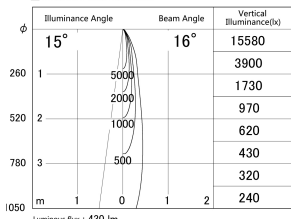

Item no. DD161-0515BB9030-TL

Series Name: AMMA Φ80 series Lens type adjustable Antiglare (DD161-AG)

■ Lighting Distribution Curve (cd/1000 lm)

Installation	Recessed mount
Type	High-efficiency antiglare type adjustable downlight
Fixture wattage	5W
Beam angle	16deg
Color Temp.	3000K
CRI	Ra>90
Luminous	428.47679324895 lm
Body	Die-castaluminumalloy
Body finish	N/A
Trim finish	Black
Reflector finish	Black
IP Rate	IP20
Light source	COB module
Input Voltage	AC220~240V
Dimming Type	Non-Dimmable
Certificate	CE,CCC
Cut Hole	80mm