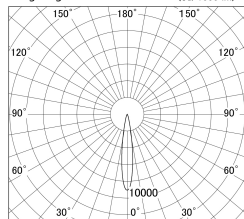

■ Lighting Distribution Curve (cd/1000 lm)