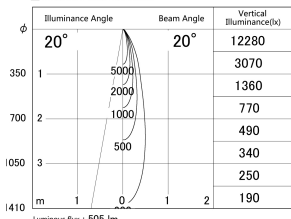

Item no. DD161-0520BB9030-TL

Series Name: AMMA Φ80 series Lens type adjustable Antiglare (DD161-AG)

■ Lighting Distribution Curve (cd/1000 lm)

Installation	Recessed mount
Type	High-efficiency antiglare type adjustable downlight
Fixture wattage	5W
Beam angle	20deg
Color Temp.	3000K
CRI	Ra>90
Luminous	503.39248434238 lm
Body	Die-castaluminumalloy
Body finish	N/A
Trim finish	Black
Reflector finish	Black
IP Rate	IP20
Light source	COB module
Input Voltage	AC220~240V
Dimming Type	Non-Dimmable
Certificate	CE,CCC
Cut Hole	80mm