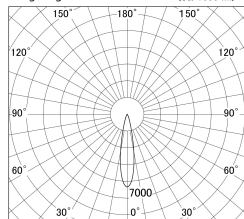

■ Lighting Distribution Curve (cd/1000 lm)