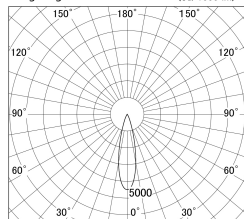

■ Lighting Distribution Curve (cd/1000 lm)