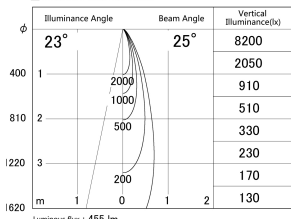

Item no. DD161-0525BB9030-TL

Series Name: AMMA Φ80 series Lens type adjustable Antiglare (DD161-AG)

■ Lighting Distribution Curve (cd/1000 lm)

Installation	Recessed mount
Type	High-efficiency antiglare type adjustable downlight
Fixture wattage	5W
Beam angle	25deg
Color Temp.	3000K
CRI	Ra>90
Luminous	453.72442588726 lm
Body	Die-cast aluminum alloy
Body finish	N/A
Trim finish	Black
Reflector finish	Black
IP Rate	IP20
Light source	COB module
Input Voltage	AC220~240V
Dimming Type	Non-Dimmable
Certificate	CE,CCC
Cut Hole	80mm