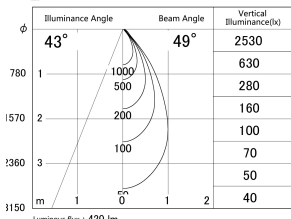

Item no. DD161-0545BB9030-TL

Series Name: AMMA Φ80 series Lens type adjustable Antiglare (DD161-AG)

■ Lighting Distribution Curve (cd/1000 lm)

Installation	Recessed mount
Type	High-efficiency antiglare type adjustable downlight
Fixture wattage	5W
Beam angle	50deg
Color Temp.	3000K
CRI	Ra>90
Luminous	418.15135699374 lm
Body	Die-castaluminumalloy
Body finish	N/A
Trim finish	Black
Reflector finish	Black
IP Rate	IP20
Light source	COB module
Input Voltage	AC220~240V
Dimming Type	Non-Dimmable
Certificate	CE,CCC
Cut Hole	80mm