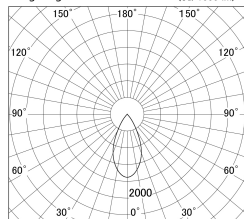

■ Lighting Distribution Curve (cd/1000 lm)