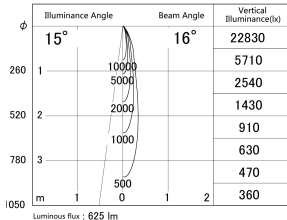

Item no. DD161-0815BB9030-TL

Series Name: AMMA Φ80 series Lens type adjustable Antiglare (DD161-AG)

■ Lighting Distribution Curve (cd/1000 lm)

Installation	Recessed mount
Type	High-efficiency antiglare type adjustable downlight
Fixture wattage	7.5W
Beam angle	16deg
Color Temp.	3000K
CRI	Ra>90
Luminous	626.66736990155 lm
Body	Die-castaluminumalloy
Body finish	N/A
Trim finish	Black
Reflector finish	Black
IP Rate	IP20
Light source	COB module
Input Voltage	AC220~240V
Dimming Type	Non-Dimmable
Certificate	CE,CCC
Cut Hole	80mm