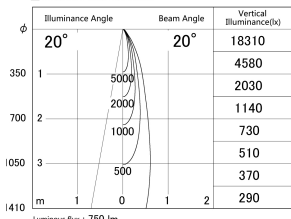

Item no. DD161-0820BB9030-TL

Series Name: AMMA Φ80 series Lens type adjustable Antiglare (DD161-AG)

■ Lighting Distribution Curve (cd/1000 lm)

Installation	Recessed mount
Type	High-efficiency antiglare type adjustable downlight
Fixture wattage	7.5W
Beam angle	20deg
Color Temp.	3000K
CRI	Ra>90
Luminous	750 lm
Body	Die-castaluminumalloy
Body finish	N/A
Trim finish	Black
Reflector finish	Black
IP Rate	IP20
Light source	COB module
Input Voltage	AC220~240V
Dimming Type	Non-Dimmable
Certificate	CE,CCC
Cut Hole	80mm