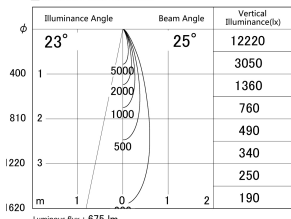

Item no. DD161-0825BB9030-TL

Series Name: AMMA Φ80 series Lens type adjustable Antiglare (DD161-AG)

■ Lighting Distribution Curve (cd/1000 lm)

Installation	Recessed mount
Type	High-efficiency antiglare type adjustable downlight
Fixture wattage	7.5W
Beam angle	25deg
Color Temp.	3000K
CRI	Ra>90
Luminous	676 lm
Body	Die-castaluminumalloy
Body finish	N/A
Trim finish	Black
Reflector finish	Black
IP Rate	IP20
Light source	COB module
Input Voltage	AC220~240V
Dimming Type	Non-Dimmable
Certificate	CE,CCC
Cut Hole	80mm