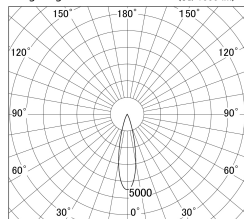

■ Lighting Distribution Curve (cd/1000 lm)