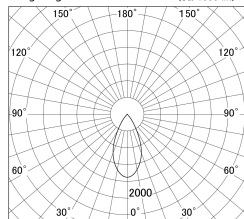

■ Lighting Distribution Curve (cd/1000 lm)