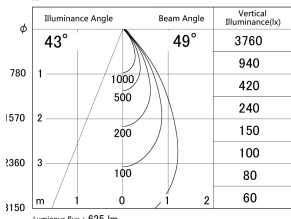

Item no. DD161-0845BB9030-TL

Series Name: AMMA Φ80 series Lens type adjustable Antiglare (DD161-AG)

■ Lighting Distribution Curve (cd/1000 lm)

Installation	Recessed mount
Type	High-efficiency antiglare type adjustable downlight
Fixture wattage	7.5W
Beam angle	50deg
Color Temp.	3000K
CRI	Ra>90
Luminous	623 lm
Body	Die-castaluminumalloy
Body finish	N/A
Trim finish	Black
Reflector finish	Black
IP Rate	IP20
Light source	COB module
Input Voltage	AC220~240V
Dimming Type	Non-Dimmable
Certificate	CE,CCC
Cut Hole	80mm