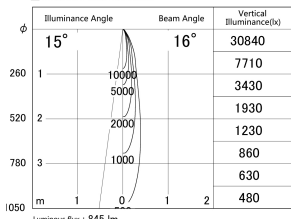

Item no. DD161-1015BB9030-TL

Series Name: AMMA Φ80 series Lens type adjustable Antiglare (DD161-AG)

■ Lighting Distribution Curve (cd/1000 lm)

Installation	Recessed mount
Type	High-efficiency antiglare type adjustable downlight
Fixture wattage	10.5W
Beam angle	16deg
Color Temp.	3000K
CRI	Ra>90
Luminous	847.32489451477 lm
Body	Die-castaluminumalloy
Body finish	N/A
Trim finish	Black
Reflector finish	Black
IP Rate	IP20
Light source	COB module
Input Voltage	AC220~240V
Dimming Type	Non-Dimmable
Certificate	CE,CCC
Cut Hole	80mm