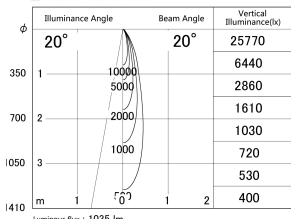

Item no. DD161-1020BB9030-TL

Series Name: AMMA Φ80 series Lens type adjustable Antiglare (DD161-AG)

■ Lighting Distribution Curve (cd/1000 lm)

Installation	Recessed mount
Type	High-efficiency antiglare type adjustable downlight
Fixture wattage	10.5W
Beam angle	20deg
Color Temp.	3000K
CRI	Ra>90
Luminous	1034.1862254713 lm
Body	Die-castaluminumalloy
Body finish	N/A
Trim finish	Black
Reflector finish	Black
IP Rate	IP20
Light source	COB module
Input Voltage	AC220~240V
Dimming Type	Non-Dimmable
Certificate	CE,CCC
Cut Hole	80mm