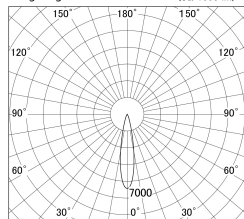

■ Lighting Distribution Curve (cd/1000 lm)