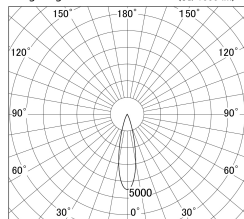

■ Lighting Distribution Curve (cd/1000 lm)