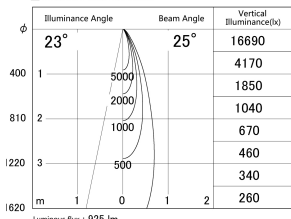

Item no. DD161-1025BB9030-TL

Series Name: AMMA Φ80 series Lens type adjustable Antiglare (DD161-AG)

■ Lighting Distribution Curve (cd/1000 lm)

Installation	Recessed mount
Type	High-efficiency antiglare type adjustable downlight
Fixture wattage	10.5W
Beam angle	25deg
Color Temp.	3000K
CRI	Ra>90
Luminous	923.54751827626 lm
Body	Die-castaluminumalloy
Body finish	N/A
Trim finish	Black
Reflector finish	Black
IP Rate	IP20
Light source	COB module
Input Voltage	AC220~240V
Dimming Type	Non-Dimmable
Certificate	CE,CCC
Cut Hole	80mm